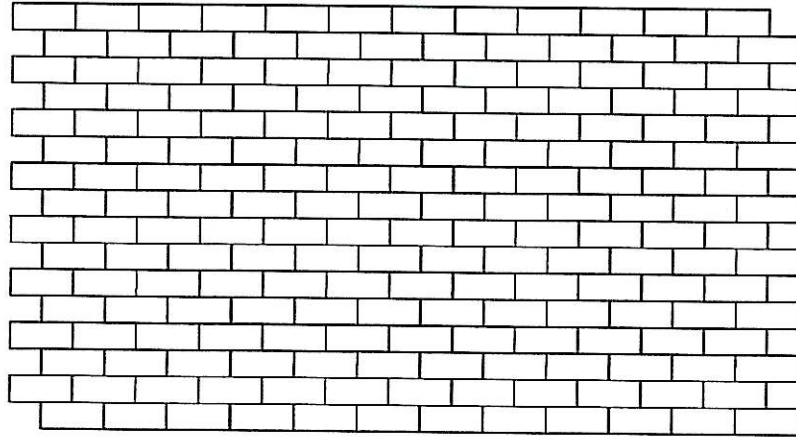

PATTERNS FOR 4" X 8" PAVERS

RUNNING BOARD PATTERN

BASKETWEAVE

HERRINGBONE PATTERN 1