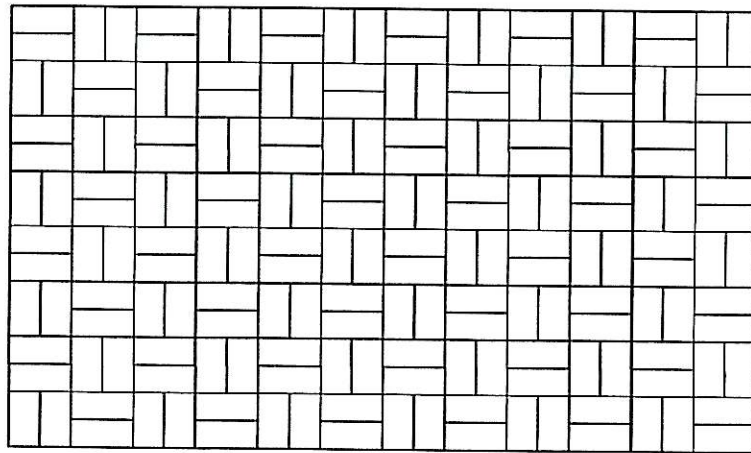

PATTERNS FOR 4" X 8" PAVERS

RUNNING BOARD PATTERN

BASKETWEAVE

HERRINGBONE PATTERN 1